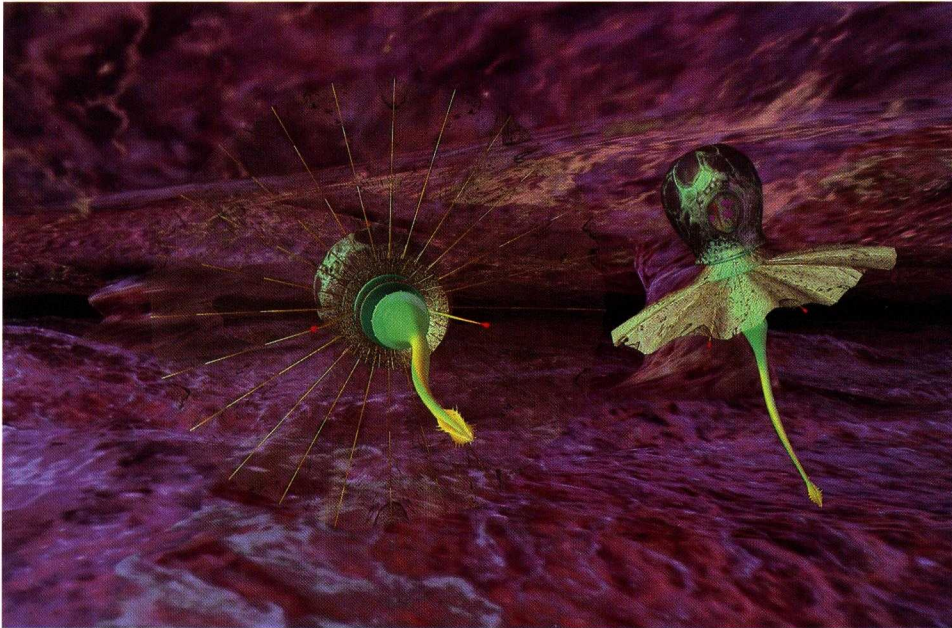

**Expo '85 Hitachi Pavilion
Digital Productions and
Dentsu, Inc.**

CREDITS

Digital Scene Simulation™ by Digital
Productions, Los Angeles, CA., USA
© 1985. All Rights Reserved.

CONTACT

Stephanie Mardesich and Jinko Gotoh
Digital Productions and Dentsu, Inc.
3416 La Cienega Blvd.
Los Angeles, CA 90016

**Feast of Lights
Hiroshima University**

A scene of a dreamy small world. Colorful
felt pens are enjoying a dance under
intricate beams, spotlights and effect lights
— creating polka dots and rainbows.

CREDITS

Director: E. Nakamae
Programmer: T. Nishita, Y. Sato, K. Tatamura
and T. Ishizaki
Music: T. Obayashi.

CONTACT

Eihachiro Nakamae
Electric Machinery Laboratory
Hiroshima University, Higashi-Hiroshima
Hiroshima 724, Japan